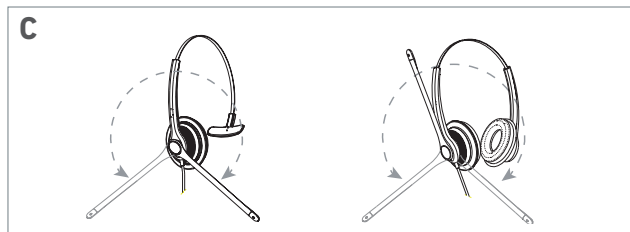

Quick Installation Guide

A100M / A100D

Wired headsets

Snom Technology GmbH
Wittestr. 30 G
13509 Berlin, Germany
office.de@snom.com

USA: office.us@snom.com
UK: office.uk@snom.com
France: office.fr@snom.com
Italia: office.it@snom.com
Taiwan: office.tw@snom.com

ENGLISH

Copyright, Trademarks, Legal Disclaimers

© 2017 Snom Technology GmbH. All rights reserved.

Snom, the names of Snom products, and Snom logos are trademarks owned by Snom Technology GmbH. All product specifications are subject to change without notification.

Safety Instructions

- This device is for indoor use only! NOT FOR OUTDOOR USE!
- Do not install the device in rooms with high humidity (for example, in bathrooms, laundry rooms, damp basements). Do not immerse the device in water and do not spill or pour liquids of any kind onto or into the device.
- Do not use the device during thunderstorms. Lightning striking the power grid may cause electric shocks.
- **Warning:** The earpiece contains a magnet, and it may attract small dangerous objects such as needles or pins. Please ensure before each use that no such objects are present.

Standards conformance

CE This device complies with the essential health, safety, and environmental requirements of all relevant European directives.

FCC This device meets US health, safety, and environmental standards. Unauthorized opening, changing, or modifying the device will cause the warranty to lapse and may also result in the loss of CE and FCC conformity. In case of malfunction contact authorized service personnel, your seller or Snom.

- **Safety:** IEC 60950
- **Connector:**
  - Quick Release (QR) modular plug
  - Quick Release (QR) coil cord to 4P4C phone jack

Disposal of the device

This device is subject to European Directive 2012/19/EU and may not be disposed of with general household garbage.

If you do not know where to dispose the device at the end of its lifespan, contact your municipality, local waste management provider, or vendor.

Cleaning

To clean the device, use an anti-static cloth. Please avoid cleaning liquids as they might damage the surface or internal electronics of the device.

For further information, please see our Wiki at wiki.snom.com/Category:Accessories.

DEUTSCH

Copyright, Markenrechte, Haftungsausschluss

© 2017 Snom Technology GmbH. Alle Rechte reserviert.

Snom sowie die Namen der Snom-Produkte und die Snom logos sind gesetzlich geschützte Marken der Snom Technology GmbH. Produktspezifikationen können ohne Vorankündigung geändert werden.

Sicherheit