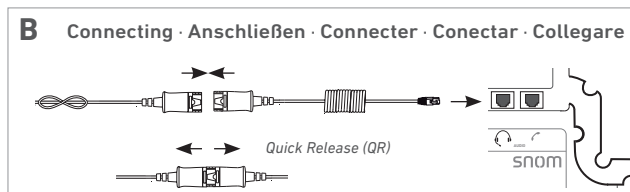

Quick Installation Guide

A100M / A100D

Wired headsets

Snom Technology GmbH
Wittestr. 30 G
13509 Berlin, Germany
office.de@snom.com

USA: office.us@snom.com
UK: office.uk@snom.com
France: office.fr@snom.com
Italia: office.it@snom.com
Taiwan: office.tw@snom.com

ENGLISH

Copyright, Trademarks, Legal Disclaimers

© 2017 Snom Technology GmbH. All rights reserved.

Snom, the names of Snom products, and Snom logos are trademarks owned by Snom Technology GmbH. All product specifications are subject to change without notification.

Safety Instructions

- This device is for indoor use only! NOT FOR OUTDOOR USE!
- Do not install the device in rooms with high humidity (for example, in bathrooms, laundry rooms, damp basements). Do not immerse the device in water and do not spill or pour liquids of any kind onto or into the device.
- Do not use the device during thunderstorms. Lightning striking the power grid may cause electric shocks.
- **Warning:** The earpiece contains a magnet, and it may attract small dangerous objects such as needles or pins. Please ensure before each use that no such objects are present.

Standards conformance

CE This device complies with the essential health, safety, and environmental requirements of all relevant European directives.

FCC This device meets US health, safety, and environmental standards. Unauthorized opening, changing, or modifying the device will cause the warranty to lapse and may also result in the loss of CE and FCC conformity. In case of malfunction contact authorized service personnel, your seller or Snom.

- **Safety:** IEC 60950
- **Connector:**
  - Quick Release (QR) modular plug
  - Quick Release (QR) coil cord to 4P4C phone jack

Disposal of the device

This device is subject to European Directive 2012/19/EU and may not be disposed of with general household garbage.

If you do not know where to dispose the device at the end of its lifespan, contact your municipality, local waste management provider, or vendor.

Cleaning

To clean the device, use an anti-static cloth. Please avoid cleaning liquids as they might damage the surface or internal electronics of the device.

For further information, please see our Wiki at wiki.snom.com/Category:Accessories.

DEUTSCH

Copyright, Markenrechte, Haftungsausschluss

© 2017 Snom Technology GmbH. Alle Rechte reserviert.

Snom sowie die Namen der Snom-Produkte und die Snom logos sind gesetzlich geschützte Marken der Snom Technology GmbH. Produktspezifikationen können ohne Vorankündigung geändert werden.

Sicherheit