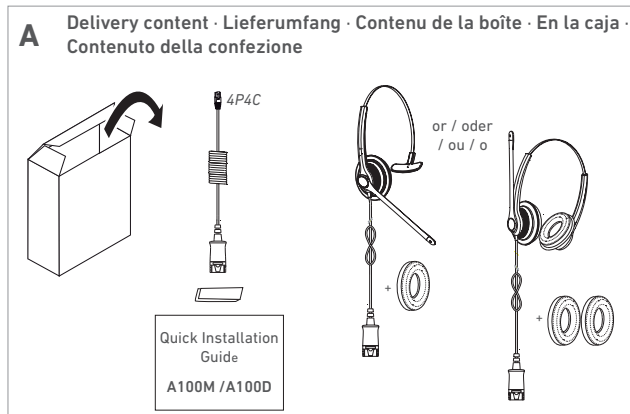

Quick Installation Guide

A100M / A100D

Wired headsets

Snom Technology GmbH
Wittestr. 30 G
13509 Berlin, Germany
office.de@snom.com

USA: office.us@snom.com
UK: office.uk@snom.com
France: office.fr@snom.com
Italia: office.it@snom.com
Taiwan: office.tw@snom.com

ENGLISH

Copyright, Trademarks, Legal Disclaimers

© 2017 Snom Technology GmbH. All rights reserved.

Snom, the names of Snom products, and Snom logos are trademarks owned by Snom Technology GmbH. All product specifications are subject to change without notification.

Safety Instructions

- This device is for indoor use only! NOT FOR OUTDOOR USE!
- Do not install the device in rooms with high humidity (for example, in bathrooms, laundry rooms, damp basements). Do not immerse the device in water and do not spill or pour liquids of any kind onto or into the device.
- Do not use the device during thunderstorms. Lightning striking the power grid may cause electric shocks.
- **Warning:** The earpiece contains a magnet, and it may attract small dangerous objects such as needles or pins. Please ensure before each use that no such objects are present.

Standards conformance

CE This device complies with the essential health, safety, and environmental requirements of all relevant European directives.

FCC This device meets US health, safety, and environmental standards. Unauthorized opening, changing, or modifying the device will cause the warranty to lapse and may also result in the loss of CE and FCC conformity. In case of malfunction contact authorized service personnel, your seller or Snom.

- **Safety:** IEC 60950
- **Connector:**
  - Quick Release (QR) modular plug
  - Quick Release (QR) coil cord to 4P4C phone jack

Disposal of the device

This device is subject to European Directive 2012/19/EU and may not be disposed of with general household garbage.

If you do not know where to dispose the device at the end of its lifespan, contact your municipality, local waste management provider, or vendor.

Cleaning

To clean the device, use an anti-static cloth. Please avoid cleaning liquids as they might damage the surface or internal electronics of the device.

For further information, please see our Wiki at wiki.snom.com/Category:Accessories.

DEUTSCH

Copyright, Markenrechte, Haftungsausschluss

© 2017 Snom Technology GmbH. Alle Rechte reserviert.

Snom sowie die Namen der Snom-Produkte und die Snom logos sind gesetzlich geschützte Marken der Snom Technology GmbH. Produktspezifikationen können ohne Vorankündigung geändert werden.

Sicherheit