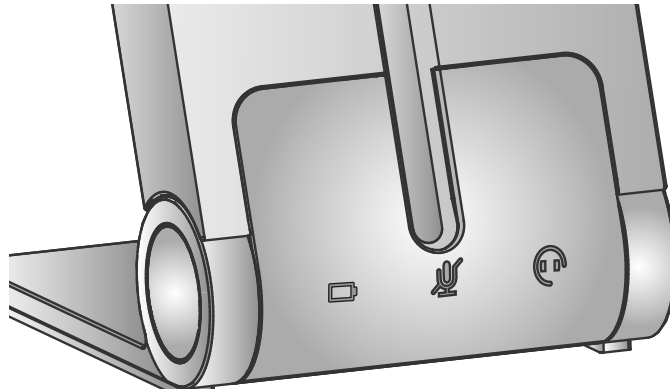

8. BASE LED INDICATORS

The Jabra PRO 925 base has three LEDs to indicate battery, call status and events.

LED	EVENT
	Battery charging (slow flash)
	Full battery
	Low battery
	Very low battery (fast flash)
	Sleep mode (slow flash)
	Unknown battery status
	Microphone muted
	Active audio link between headset and base
	Searching for headset