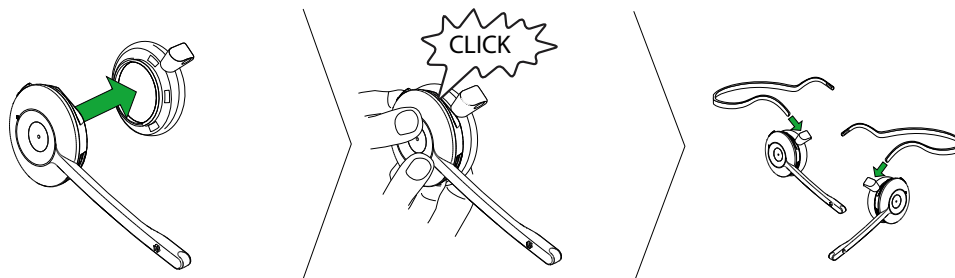

All wearing-styles can be worn on either the left or right ear.

NOTE: It is important to position the microphone close to the mouth for maximum noise cancellation.

4.1 HEADBAND

4.2 EARHOOK (OPTIONAL ACCESSORY)

4.3 NECKBAND (OPTIONAL ACCESSORY)

NOTE: The neckband or earhook can be purchased on jabra.com

5. HOW TO CONNECT

5.1 CONNECT TO DESK PHONE (WITH HEADSET PORT)

1. Connect the base to a power supply.
2. Plug the supplied telephone cable into the port marked  on the base.
3. Connect the telephone cable to the headset port  on the desk phone.
4. Dock the headset in the base.