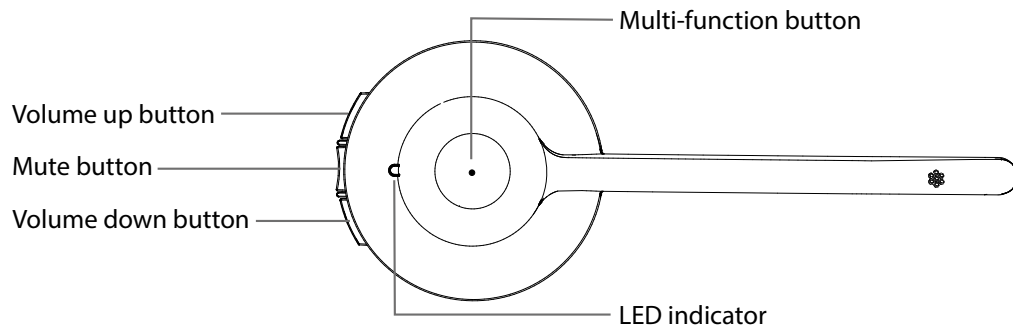

2. PRODUCT OVERVIEW

2.1 HEADSET

2.2 BASE