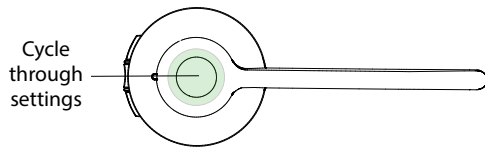

SETTING LIGHT	SETTING	VALUE LIGHT	VALUE
			Auto detect
			GN1000, RHL or none
	Remote call control		Jabra IQ
			DHSG
			MSH
			Optipoint
	Wideband audio		Off
			On