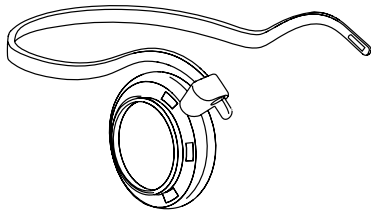

2.1 HEADSET

2.2 BASE

FOLDABLE BASE STAND

The Jabra PRO 925 base stand can be folded into three positions: open, closed and standing.

2.3 OPTIONAL ACCESSORIES

The following Jabra PRO accessories are available separately. Visit jabra.com for a full accessory overview.

Jabra GN1000

Electronic hookswitch adapter
(actual product may vary from illustration)

Neckband attachment

Replacement headband attachment

Replacement earhook, with
earbuds

Replacement ear cushions

AC power cable