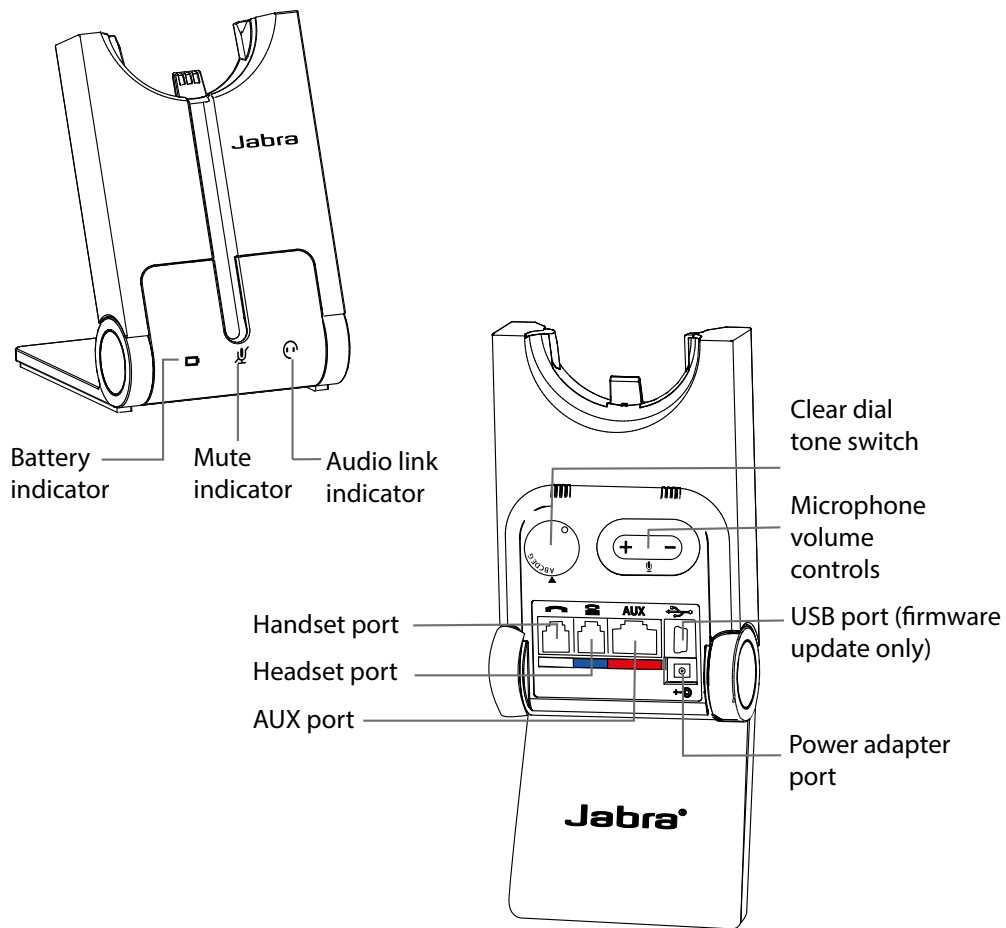

1. WELCOME

Thank you for using the Jabra PRO 925. We hope you will enjoy it!

JABRA PRO 925 FEATURES

- Plug and play simplicity
- Wireless freedom - up to 100m/300ft from base
- 12 hours talk-time

2. PRODUCT OVERVIEW

2.1 HEADSET

2.2 BASE

FOLDABLE BASE STAND

The Jabra PRO 925 base stand can be folded into three positions: open, closed and standing.

2.3 OPTIONAL ACCESSORIES

The following Jabra PRO accessories are available separately. Visit jabra.com for a full accessory overview.

Jabra GN1000

Electronic hookswitch adapter
(actual product may vary from illustration)

Neckband attachment

Replacement headband attachment

Replacement earhook, with
earbuds

Replacement ear cushions

AC power cable