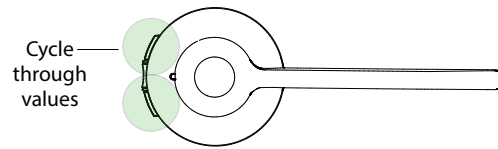

SETTING LIGHT	SETTING	VALUE LIGHT	VALUE
			Auto detect
			GN1000, RHL or none
	Remote call control		Jabra IQ
			DHSG
			MSH
			Optipoint
	Wideband audio		Off
			On