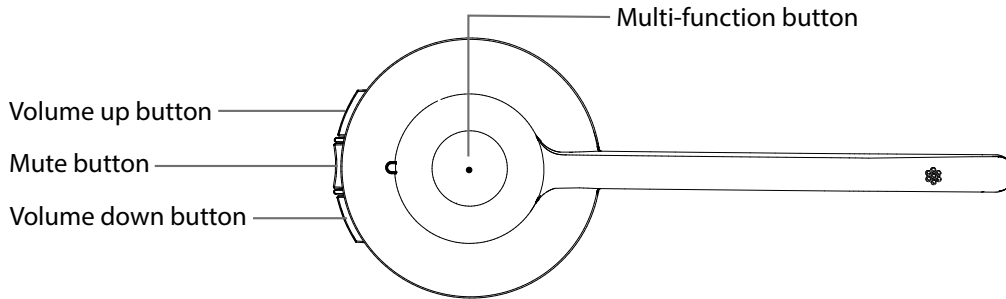

6. HOW TO USE

	FUNCTION	ACTION
	Headset on/off	Press (1 sec) the Multi-function button to turn on. Press (3 secs) to turn off
	Answer/end call	Tap the Multi-function button
	Reject call	Double-tap the Multi-function button
	Initiate call	Tap the Multi-function button when not on a call
	Adjust speaker volume	Tap the Volume up or Volume down button
	Mute/un-mute	Tap the Mute button