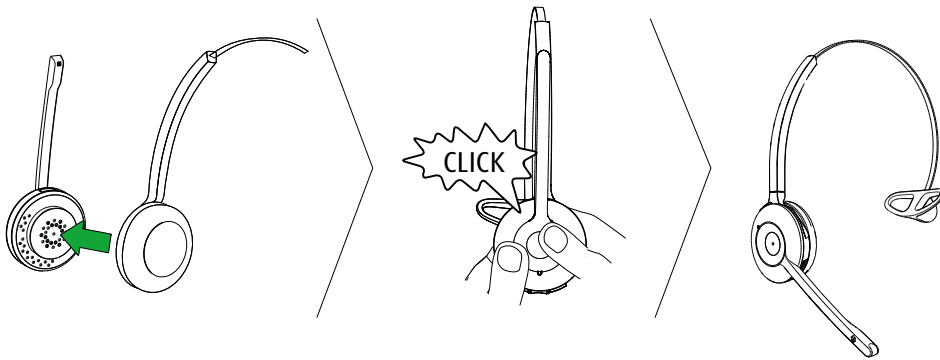

WHAT YOU SEE	BATTERY LEVEL
	High
	Medium
	Low
	Very low
	Battery charging

4. HOW TO WEAR

The Jabra PRO 925 headset can be worn in three different wearing-styles:

- Headband
- Earhook (optional accessory)
- Neckband (optional accessory)

All wearing-styles can be worn on either the left or right ear.

NOTE: It is important to position the microphone close to the mouth for maximum noise cancellation.

4.1 HEADBAND

4.2 EARHOOK (OPTIONAL ACCESSORY)