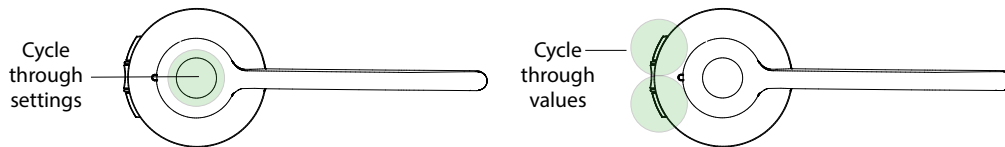

10.2 LIST OF ADVANCED SETTINGS

SETTING LIGHT	SETTING	VALUE LIGHT	VALUE
 x1	Mute reminder tone		On
			Off
 x4	Open phone line on undock		On
			Off
 x5	Intellitone		Peakstop
			Peakstop and Intellitone
 x6	Wireless range		Normal range
			Low range
			Very low range