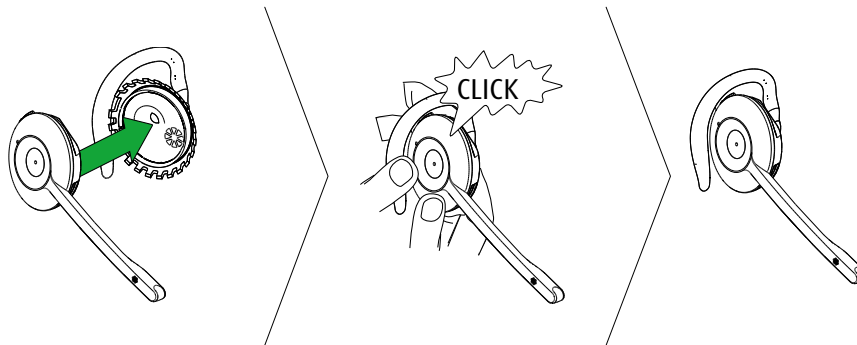

WHAT YOU SEE	BATTERY LEVEL
	High
	Medium
	Low
	Very low
	Battery charging

4. HOW TO WEAR

The Jabra PRO 925 headset can be worn in three different wearing-styles:

- Headband
- Earhook (optional accessory)
- Neckband (optional accessory)

All wearing-styles can be worn on either the left or right ear.

NOTE: It is important to position the microphone close to the mouth for maximum noise cancellation.

4.1 HEADBAND

4.2 EARHOOK (OPTIONAL ACCESSORY)