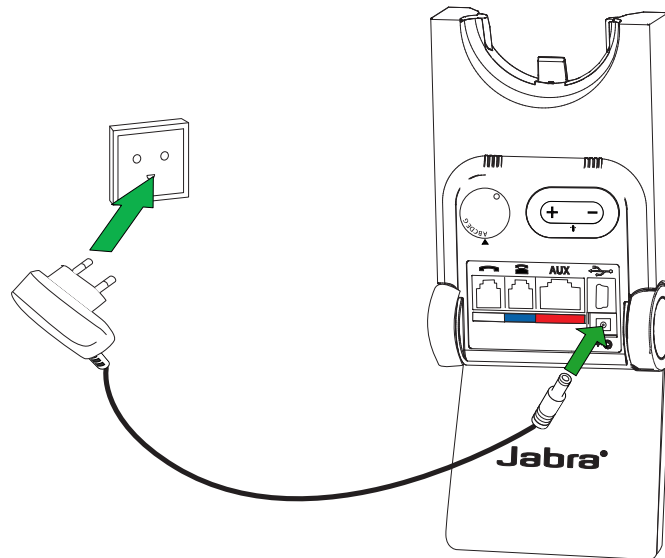

3. CHARGE THE HEADSET

The headset will charge when docked in the base, and the base is connected to a power supply.

It takes approx. 3 hours to charge the headset.