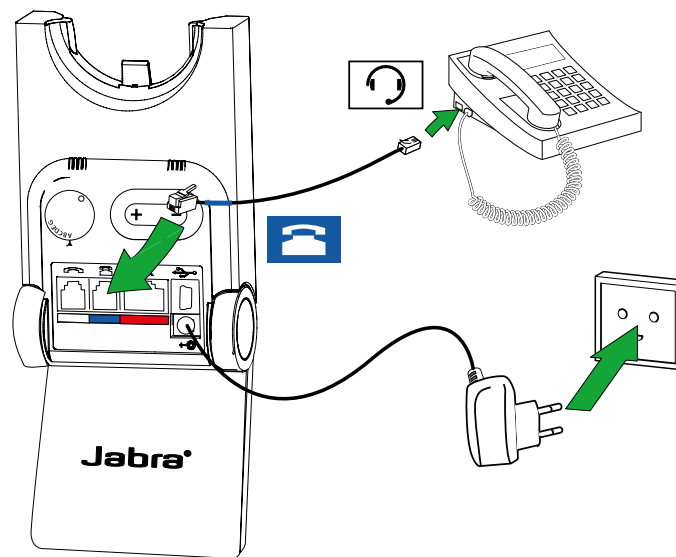

4.3 NECKBAND (OPTIONAL ACCESSORY)

NOTE: The neckband or earhook can be purchased on jabra.com

5. HOW TO CONNECT

5.1 CONNECT TO DESK PHONE (WITH HEADSET PORT)

1. Connect the base to a power supply.
2. Plug the supplied telephone cable into the port marked  on the base.
3. Connect the telephone cable to the headset port  on the desk phone.
4. Dock the headset in the base.

5.2 CONNECT TO DESK PHONE (WITHOUT HEADSET PORT)

1. Connect the base to a power supply.
2. On the desk phone, unplug the handset cable from the phone body.
3. Connect the handset cable to the port  marked on the base.
4. Plug the supplied telephone cable into the port marked  on the base.
5. Connect the telephone cable to the handset port on the desk phone.
6. Dock the headset in the base.