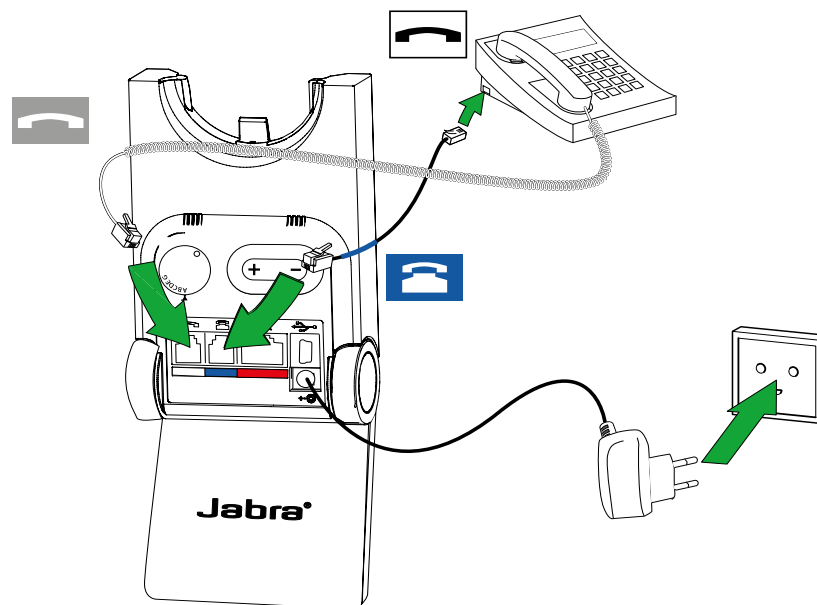

4.3 NECKBAND (OPTIONAL ACCESSORY)

NOTE: The neckband or earhook can be purchased on jabra.com

5. HOW TO CONNECT

5.1 CONNECT TO DESK PHONE (WITH HEADSET PORT)

1. Connect the base to a power supply.
2. Plug the supplied telephone cable into the port marked  on the base.
3. Connect the telephone cable to the headset port  on the desk phone.
4. Dock the headset in the base.

5.2 CONNECT TO DESK PHONE (WITHOUT HEADSET PORT)

1. Connect the base to a power supply.
2. On the desk phone, unplug the handset cable from the phone body.
3. Connect the handset cable to the port  marked on the base.
4. Plug the supplied telephone cable into the port marked  on the base.
5. Connect the telephone cable to the handset port on the desk phone.
6. Dock the headset in the base.