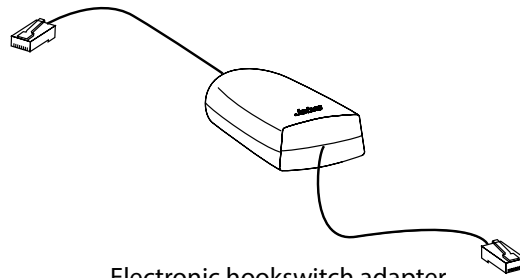

2.1 HEADSET

2.2 BASE

FOLDABLE BASE STAND

The Jabra PRO 925 base stand can be folded into three positions: open, closed and standing.

2.3 OPTIONAL ACCESSORIES

The following Jabra PRO accessories are available separately. Visit jabra.com for a full accessory overview.

Jabra GN1000

Electronic hookswitch adapter
(actual product may vary from illustration)

Neckband attachment

Replacement headband attachment

Replacement earhook, with
earbuds

Replacement ear cushions

AC power cable